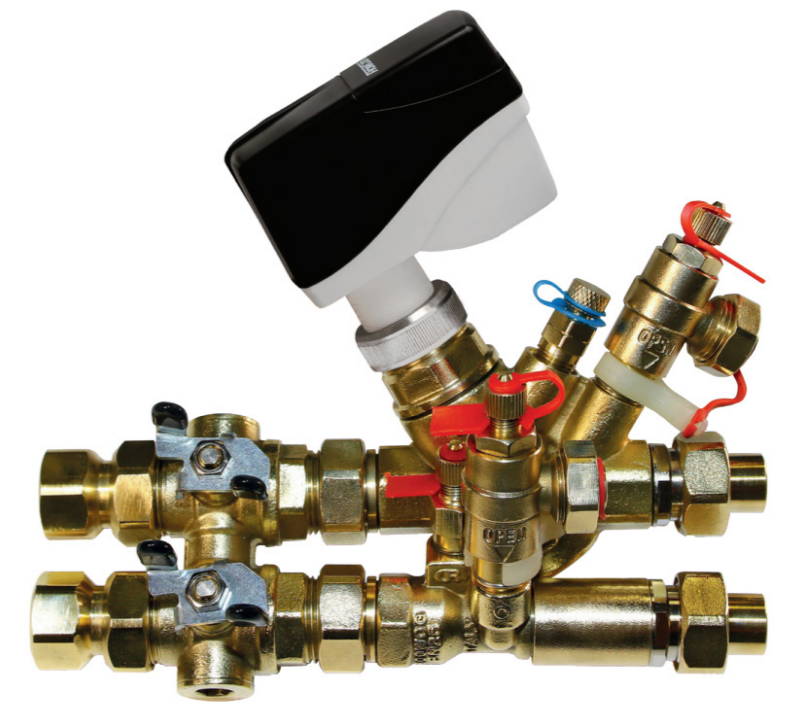

BIDDLE'S GUIDE ON:

PIC VALVES & PIC VALVE SETS

Designing for the Future

Biddle

SCHEMATIC

- A** - Flushing By-Pass
- B** - Metering Station
- C** - Valve Set Union Drain Valve
- D** - FCU Drain
- E** - FCU Manual Air Vent
- F** - Union Drain Valve
- G** - PICV with two PT Plugs